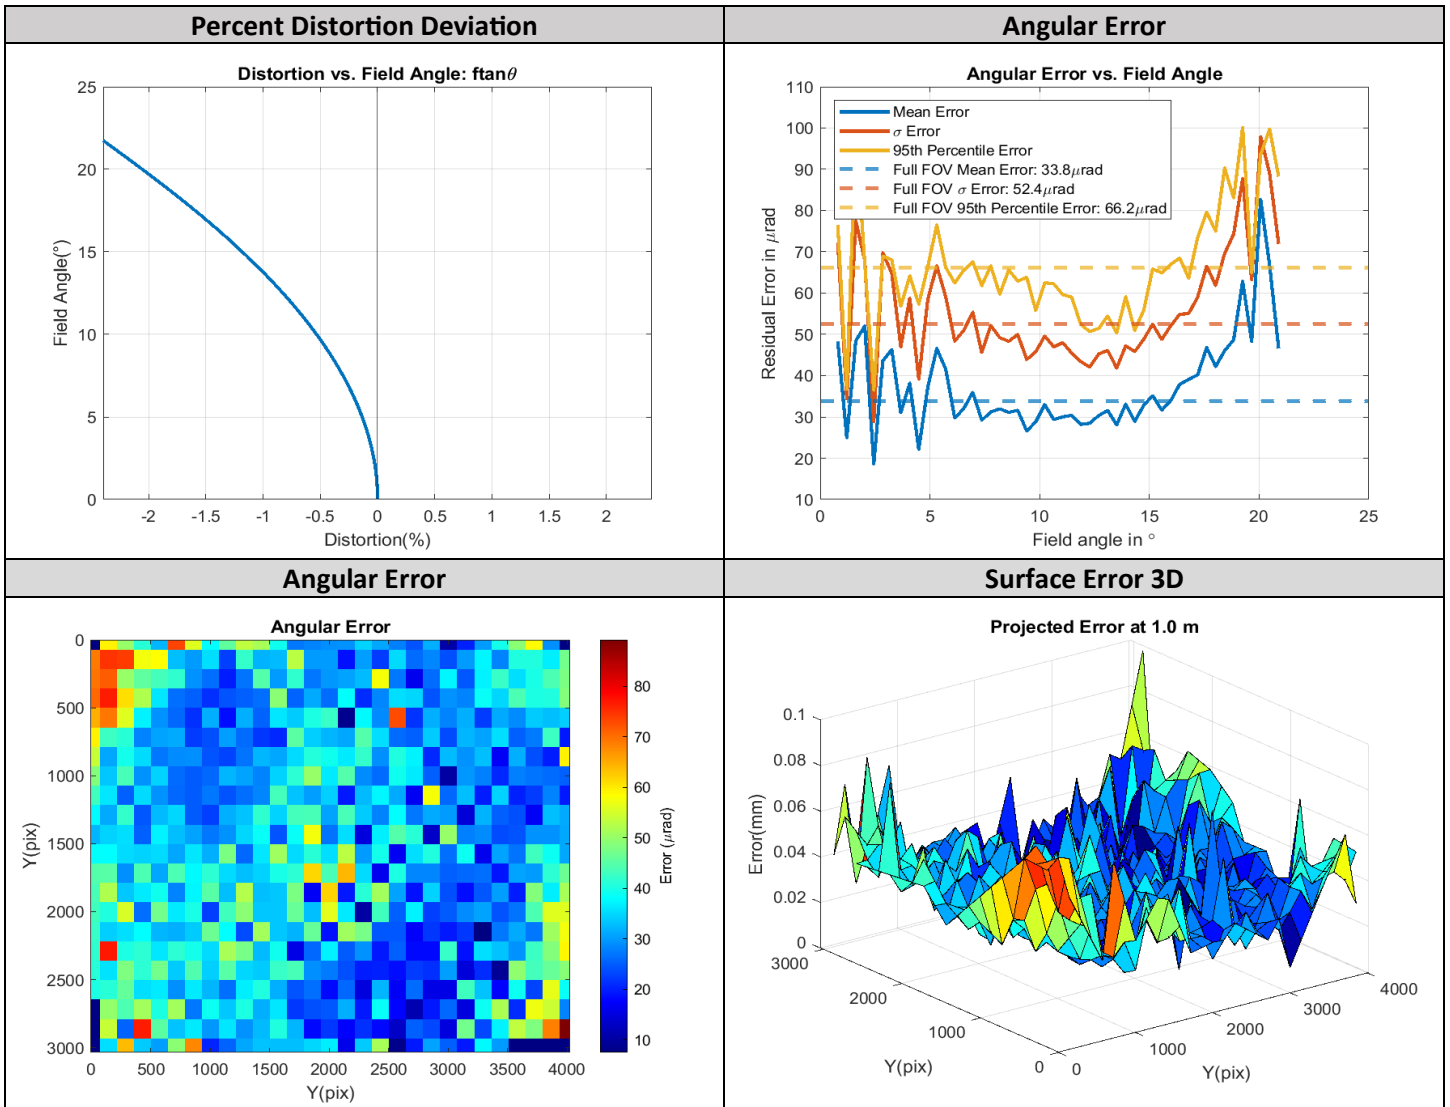

Calibration ID: Sample EO63-778

Camera Information			Calibration Summary	
Part Information	OrderNumber		Intrinsic Parameters EFLx EFLy: [6394.4 6394.1] pixels PPx PPy: [2014.1 1565.9] pixels Radial Distortion Coeff: [0.1549 0.2014 -0.8215 3.9440]	
	Order Date			
	Revision	A		
	Date Recorded	09-Apr-2024 18:49:52		
Sensor	Part Number	ACA4024-29um	Extrinsic Parameters Rx Ry Rz: [1.5695 0.0047 1.5729] rad Euler XYZ Intrinsic x y z: [0.01592 0.01409 -0.02964] m	
	Serial Number	24686169		
	Sensor Size	4024 x 3036		
Lens	Part Number	63778		
	Serial Number	0001		
Intrinsic Summary	Reprojection Error [pix]	0.2206		
	Model Type	KannalaModel		

For more information on how to deploy this calibration, visit: www.quartus.com/pixeltraq or scan