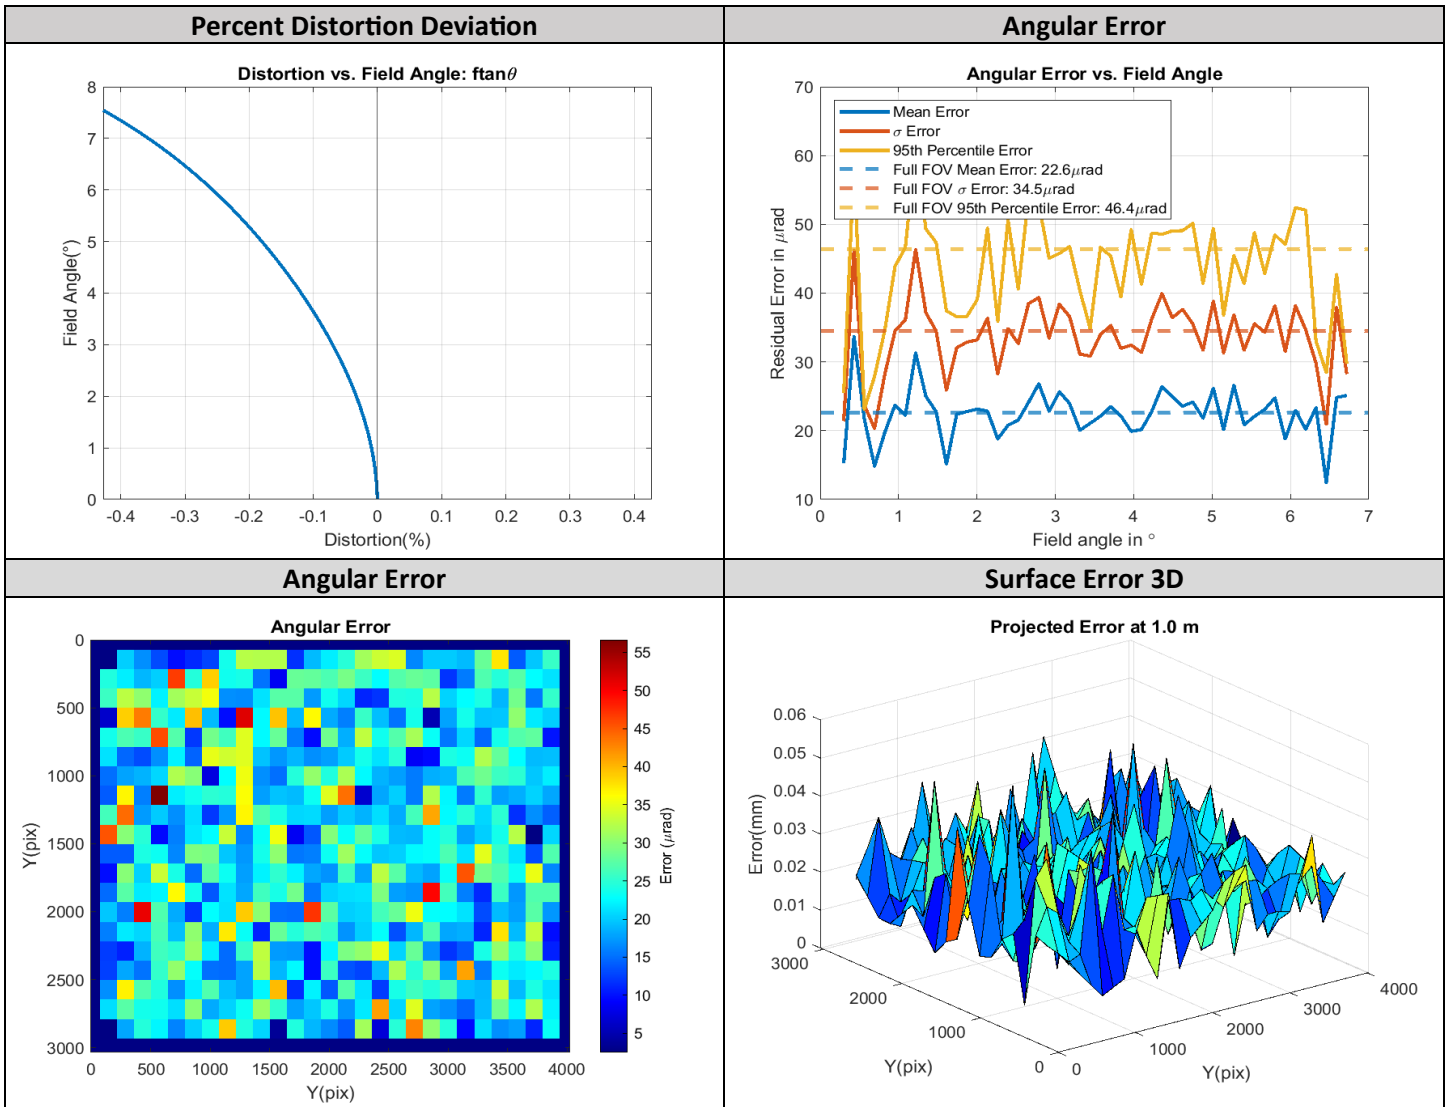

Calibration ID: Sample EO33-306

Camera Information			Calibration Summary	
Part Information	Order Number		Intrinsic Parameters EFLx EFLy: [19062.7 19063.2] pixels PPx PPy: [1993.5 1546.7] pixels Radial Distortion Coeff: [-0.2464 4.6985 -234.9983] Tangential Distortion Coeff: [0.0000 -0.0004] Tangential Distortion Poly Coeff: []	
	Order Date			
	Revision	A		
	Date Recorded	09-Apr-2024 18:30:39		
Sensor	Part Number	ACA4024-29um	Extrinsic Parameters Rx Ry Rz: [1.5689 0.0047 1.5732] rad Euler XYZ Intrinsic x y z: [0.01584 0.01414 -0.02097] m	
	Serial Number	24686169		
	Sensor Size	4024 x 3036		
Lens	Part Number	33306		
	Serial Number	0001		
Intrinsic Summary	Reprojection Error [pix]	0.4311		
	Model Type	BrownConradyModel		

For more information on how to deploy this calibration, visit: www.quartus.com/pixeltraq or scan