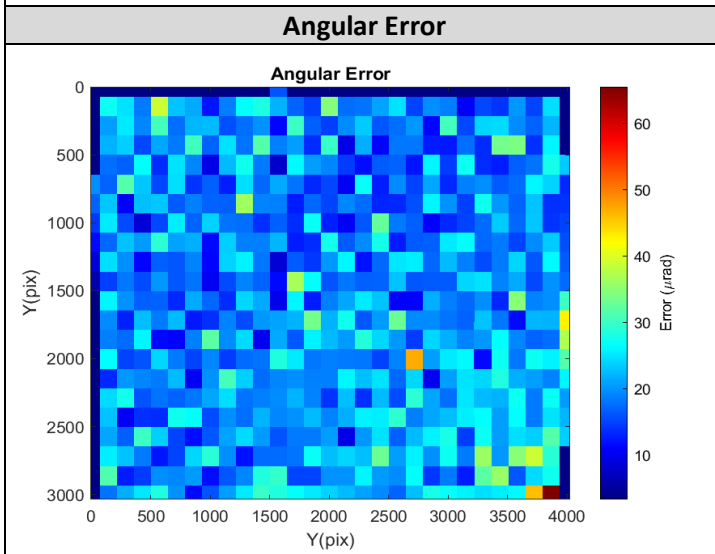

Calibration ID: Sample EO33-305

Camera Information			Calibration Summary	
Part Information	Order Number		Intrinsic Parameters EFLx EFLy: [13690.9 13690.8] pixels PPx PPy: [2035.3 1561.0] pixels Radial Distortion Coeff: [0.2489 -3.4291 140.2050 -1621.6856]	
	Order Date			
	Revision	A		
	Date Recorded	09-Apr-2024 18:58:39		
Sensor	Part Number	ACA4024-29um	Extrinsic Parameters Rx Ry Rz: [1.5681 0.0049 1.5742] rad Euler XYZ Intrinsic x y z: [0.01591 0.01411 -0.01905] m	
	Serial Number	24686169		
	Sensor Size	4024 x 3036		
Lens	Part Number	33305		
	Serial Number	0001		
Intrinsic Summary	Reprojection Error [pix]	0.2746		
	Model Type	KannalaModel		