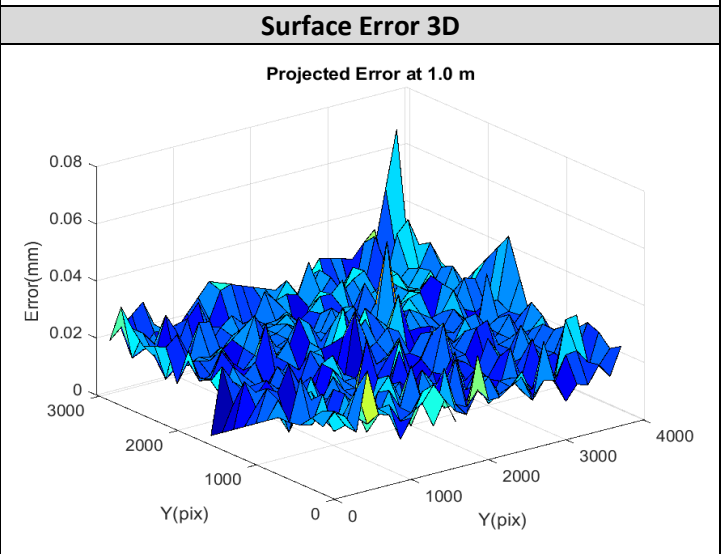

Calibration ID: Sample EO33-305

Camera Information			Calibration Summary	
Part Information	Order Number		Intrinsic Parameters EFLx EFLy: [13690.9 13690.8] pixels PPx PPy: [2035.3 1561.0] pixels Radial Distortion Coeff: [0.2489 -3.4291 140.2050 -1621.6856]	
	Order Date			
	Revision	A		
	Date Recorded	09-Apr-2024 18:58:39		
Sensor	Part Number	ACA4024-29um	Extrinsic Parameters Rx Ry Rz: [1.5681 0.0049 1.5742] rad Euler XYZ Intrinsic x y z: [0.01591 0.01411 -0.01905] m	
	Serial Number	24686169		
	Sensor Size	4024 x 3036		
Lens	Part Number	33305		
	Serial Number	0001		
Intrinsic Summary	Reprojection Error [pix]	0.2746		
	Model Type	KannalaModel		

For more information on how to deploy this calibration, visit: www.quartus.com/pixeltraq or scan