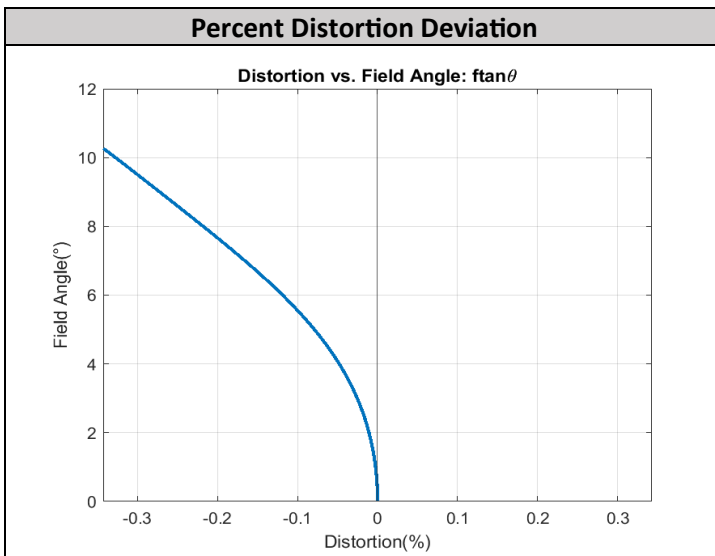

Calibration ID: Sample EO33-305

Camera Information			Calibration Summary	
Part Information	Order Number		Intrinsic Parameters EFLx EFLy: [13690.9 13690.8] pixels PPx PPy: [2035.3 1561.0] pixels Radial Distortion Coeff: [0.2489 -3.4291 140.2050 -1621.6856]	
	Order Date			
	Revision	A		
	Date Recorded	09-Apr-2024 18:58:39		
Sensor	Part Number	ACA4024-29um	Extrinsic Parameters Rx Ry Rz: [1.5681 0.0049 1.5742] rad Euler XYZ Intrinsic x y z: [0.01591 0.01411 -0.01905] m	
	Serial Number	24686169		
	Sensor Size	4024 x 3036		
Lens	Part Number	33305		
	Serial Number	0001		
Intrinsic Summary	Reprojection Error [pix]	0.2746		
	Model Type	KannalaModel		