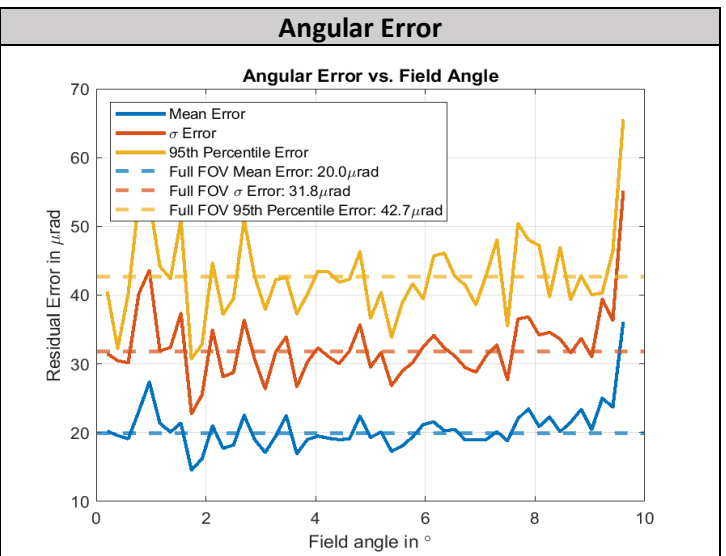

Calibration ID: Sample EO33-305

Camera Information			Calibration Summary	
Part Information	Order Number		Intrinsic Parameters EFLx EFLy: [13690.9 13690.8] pixels PPx PPy: [2035.3 1561.0] pixels Radial Distortion Coeff: [0.2489 -3.4291 140.2050 -1621.6856]	
	Order Date			
	Revision	A		
	Date Recorded	09-Apr-2024 18:58:39		
Sensor	Part Number	ACA4024-29um	Extrinsic Parameters Rx Ry Rz: [1.5681 0.0049 1.5742] rad Euler XYZ Intrinsic x y z: [0.01591 0.01411 -0.01905] m	
	Serial Number	24686169		
	Sensor Size	4024 x 3036		
Lens	Part Number	33305		
	Serial Number	0001		
Intrinsic Summary	Reprojection Error [pix]	0.2746		
	Model Type	KannalaModel		