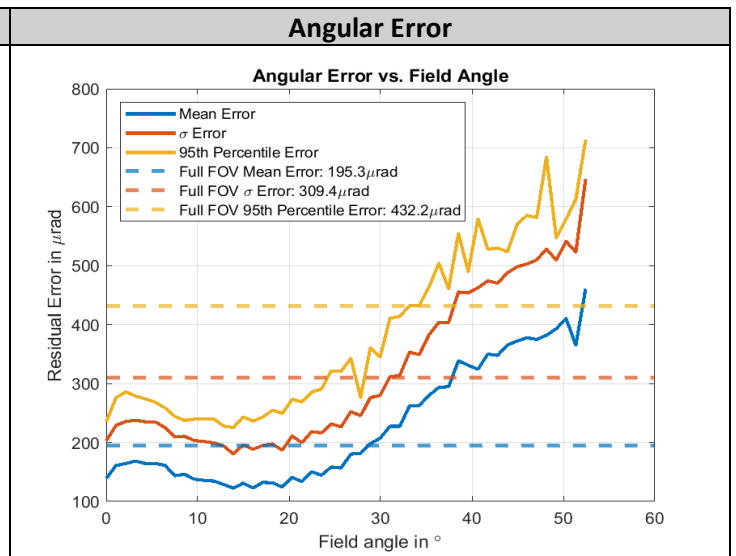

# Calibration ID: Sample EO89-344

Camera Information			Calibration Summary	
Part Information	Order Number		<b>Intrinsic Parameters</b> EFLx EFLy: [2180.7 2180.3] pixels PPx PPy: [2006.8 1542.5] pixels Radial Distortion Coeff: [-0.0633 -0.0207 -0.0124 0.0146]	
	Order Date			
	Revision	A		
	Date Recorded	09-Apr-2024 19:01:52		
Sensor	Part Number	ACA4024-29um	<b>Extrinsic Parameters</b> Rx Ry Rz: [1.5697 0.0048 1.5622] rad Euler XYZ Intrinsic x y z: [0.01600 0.01336 -0.01454] m	
	Serial Number	24686169		
	Sensor Size	4024 x 3036		
Lens	Part Number	89344		
	Serial Number	0001		
Intrinsic Summary	Reprojection Error [pix]	0.4091		
	Model Type	KannalaModel		