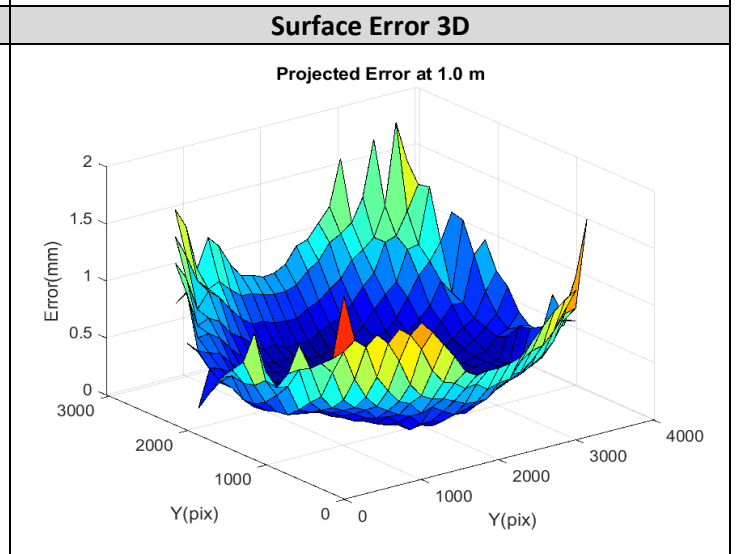

# Calibration ID: Sample EO89-344

Camera Information			Calibration Summary	
Part Information	Order Number		<b>Intrinsic Parameters</b> EFLx EFLy: [2180.7 2180.3] pixels PPx PPy: [2006.8 1542.5] pixels Radial Distortion Coeff: [-0.0633 -0.0207 -0.0124 0.0146]	
	Order Date			
	Revision	A		
	Date Recorded	09-Apr-2024 19:01:52		
Sensor	Part Number	ACA4024-29um	<b>Extrinsic Parameters</b> Rx Ry Rz: [1.5697 0.0048 1.5622] rad Euler XYZ Intrinsic x y z: [0.01600 0.01336 -0.01454] m	
	Serial Number	24686169		
	Sensor Size	4024 x 3036		
Lens	Part Number	89344		
	Serial Number	0001		
Intrinsic Summary	Reprojection Error [pix]	0.4091		
	Model Type	KannalaModel		