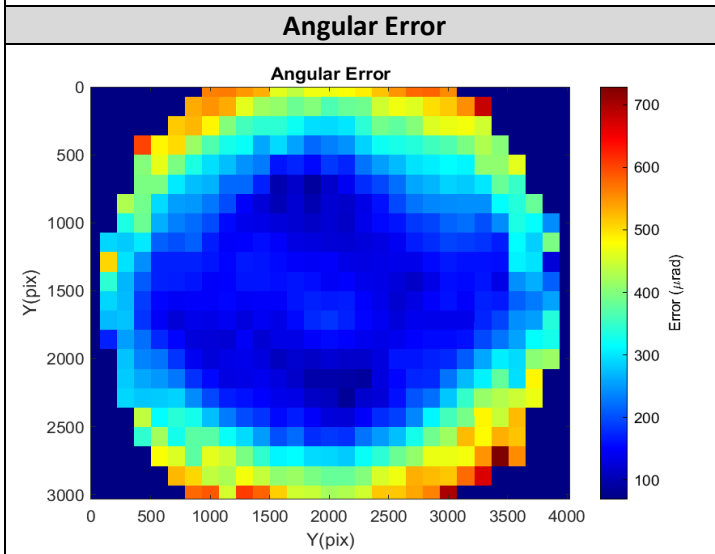

# Calibration ID: Sample EO89-344

Camera Information			Calibration Summary	
Part Information	Order Number		<b>Intrinsic Parameters</b> EFLx EFLy: [2180.7 2180.3] pixels PPx PPy: [2006.8 1542.5] pixels Radial Distortion Coeff: [-0.0633 -0.0207 -0.0124 0.0146]	
	Order Date			
	Revision	A		
	Date Recorded	09-Apr-2024 19:01:52		
Sensor	Part Number	ACA4024-29um	<b>Extrinsic Parameters</b> Rx Ry Rz: [1.5697 0.0048 1.5622] rad Euler XYZ Intrinsic x y z: [0.01600 0.01336 -0.01454] m	
	Serial Number	24686169		
	Sensor Size	4024 x 3036		
Lens	Part Number	89344		
	Serial Number	0001		
Intrinsic Summary	Reprojection Error [pix]	0.4091		
	Model Type	KannalaModel		