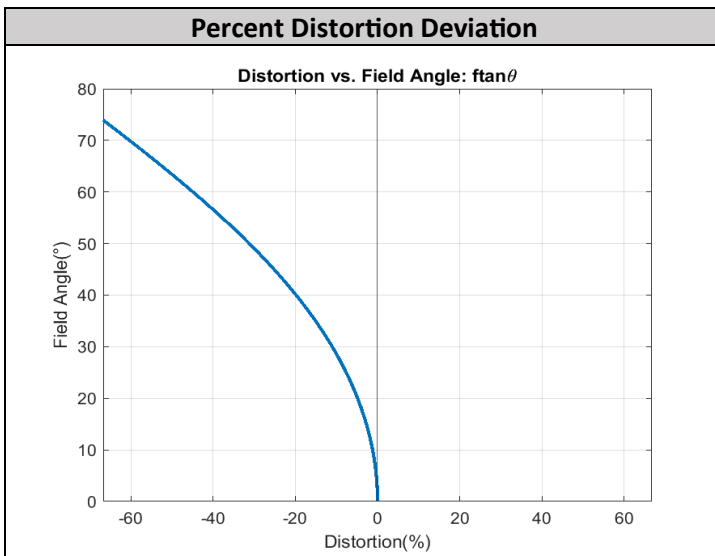

# Calibration ID: Sample EO89-344

Camera Information			Calibration Summary	
Part Information	Order Number		<b>Intrinsic Parameters</b> EFLx EFLy: [2180.7 2180.3] pixels PPx PPy: [2006.8 1542.5] pixels Radial Distortion Coeff: [-0.0633 -0.0207 -0.0124 0.0146]	
	Order Date			
	Revision	A		
	Date Recorded	09-Apr-2024 19:01:52		
Sensor	Part Number	ACA4024-29um	<b>Extrinsic Parameters</b> Rx Ry Rz: [1.5697 0.0048 1.5622] rad Euler XYZ Intrinsic x y z: [0.01600 0.01336 -0.01454] m	
	Serial Number	24686169		
	Sensor Size	4024 x 3036		
Lens	Part Number	89344		
	Serial Number	0001		
Intrinsic Summary	Reprojection Error [pix]	0.4091		
	Model Type	KannalaModel		