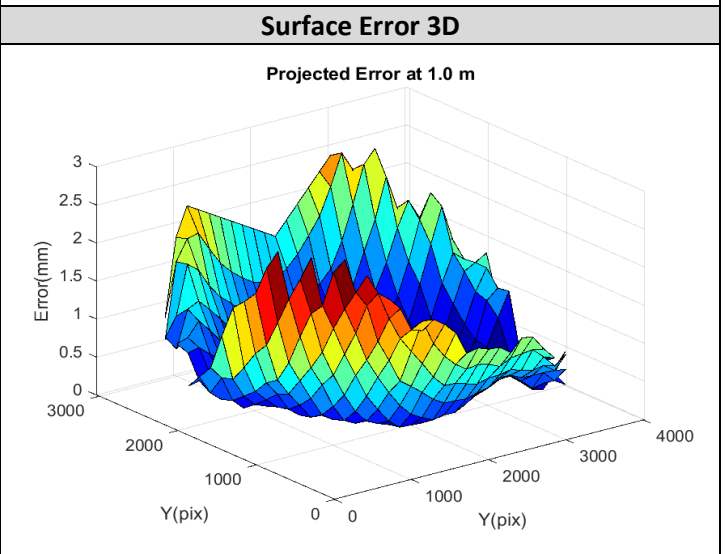

# Calibration ID: Sample EO89-340

Camera Information			Calibration Summary	
Part Information	Order Number		<b>Intrinsic Parameters</b> EFLx EFLy: [1631.1 1631.0] pixels PPx PPy: [2007.3 1579.3] pixels Radial Distortion Coeff: [0.0071 -0.0022 0.0032 -0.0007]	
	Order Date			
	Revision	A		
	Date Recorded	09-Apr-2024 19:20:50		
Sensor	Part Number	ACA4024-29um	<b>Extrinsic Parameters</b> Rx Ry Rz: [1.5722 0.0051 1.5630] rad Euler XYZ Intrinsic x y z: [0.01571 0.01321 -0.01183] m	
	Serial Number	24686169		
	Sensor Size	4024 x 3036		
Lens	Part Number	89340		
	Serial Number	0001		
Intrinsic Summary	Reprojection Error [pix]	0.4534		
	Model Type	KannalaModel		