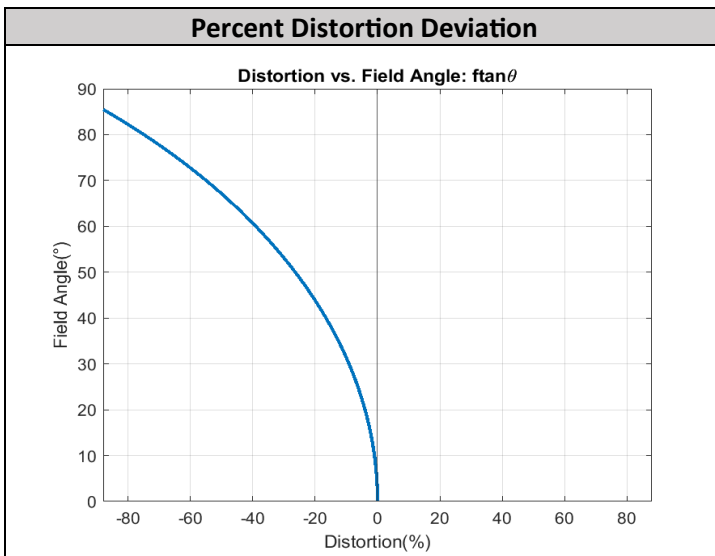

# Calibration ID: Sample EO89-340

Camera Information			Calibration Summary	
Part Information	Order Number		<b>Intrinsic Parameters</b> EFLx EFLy: [1631.1 1631.0] pixels PPx PPy: [2007.3 1579.3] pixels Radial Distortion Coeff: [0.0071 -0.0022 0.0032 -0.0007]	
	Order Date			
	Revision	A		
	Date Recorded	09-Apr-2024 19:20:50		
Sensor	Part Number	ACA4024-29um	<b>Extrinsic Parameters</b> Rx Ry Rz: [1.5722 0.0051 1.5630] rad Euler XYZ Intrinsic x y z: [0.01571 0.01321 -0.01183] m	
	Serial Number	24686169		
	Sensor Size	4024 x 3036		
Lens	Part Number	89340		
	Serial Number	0001		
Intrinsic Summary	Reprojection Error [pix]	0.4534		
	Model Type	KannalaModel		