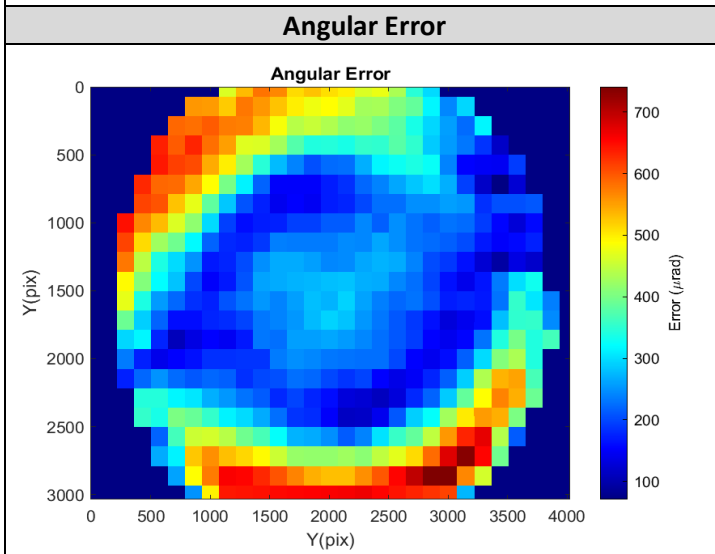

# Calibration ID: Sample EO89-340

Camera Information			Calibration Summary	
Part Information	Order Number		<b>Intrinsic Parameters</b> EFLx EFLy: [1631.1 1631.0] pixels PPx PPy: [2007.3 1579.3] pixels Radial Distortion Coeff: [0.0071 -0.0022 0.0032 -0.0007]	
	Order Date			
	Revision	A		
	Date Recorded	09-Apr-2024 19:20:50		
Sensor	Part Number	ACA4024-29um	<b>Extrinsic Parameters</b> Rx Ry Rz: [1.5722 0.0051 1.5630] rad Euler XYZ Intrinsic x y z: [0.01571 0.01321 -0.01183] m	
	Serial Number	24686169		
	Sensor Size	4024 x 3036		
Lens	Part Number	89340		
	Serial Number	0001		
Intrinsic Summary	Reprojection Error [pix]	0.4534		
	Model Type	KannalaModel		