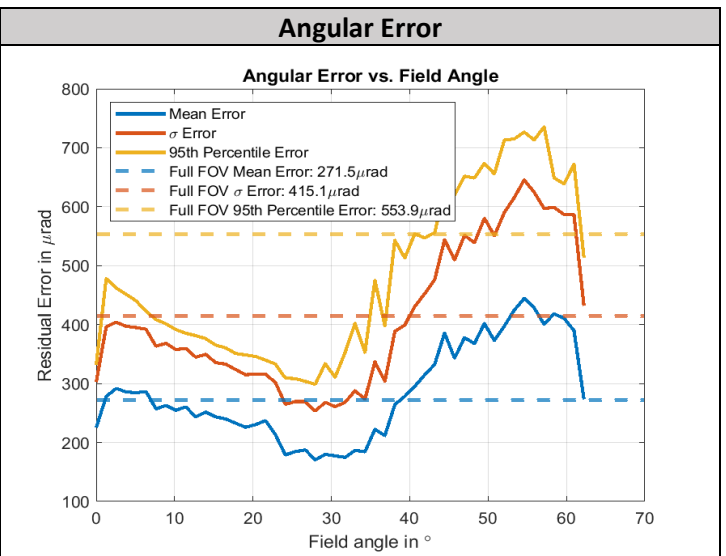

# Calibration ID: Sample EO89-340

Camera Information			Calibration Summary	
Part Information	Order Number		<b>Intrinsic Parameters</b> EFLx EFLy: [1631.1 1631.0] pixels PPx PPy: [2007.3 1579.3] pixels Radial Distortion Coeff: [0.0071 -0.0022 0.0032 -0.0007]	
	Order Date			
	Revision	A		
	Date Recorded	09-Apr-2024 19:20:50		
Sensor	Part Number	ACA4024-29um	<b>Extrinsic Parameters</b> Rx Ry Rz: [1.5722 0.0051 1.5630] rad Euler XYZ Intrinsic x y z: [0.01571 0.01321 -0.01183] m	
	Serial Number	24686169		
	Sensor Size	4024 x 3036		
Lens	Part Number	89340		
	Serial Number	0001		
Intrinsic Summary	Reprojection Error [pix]	0.4534		
	Model Type	KannalaModel		