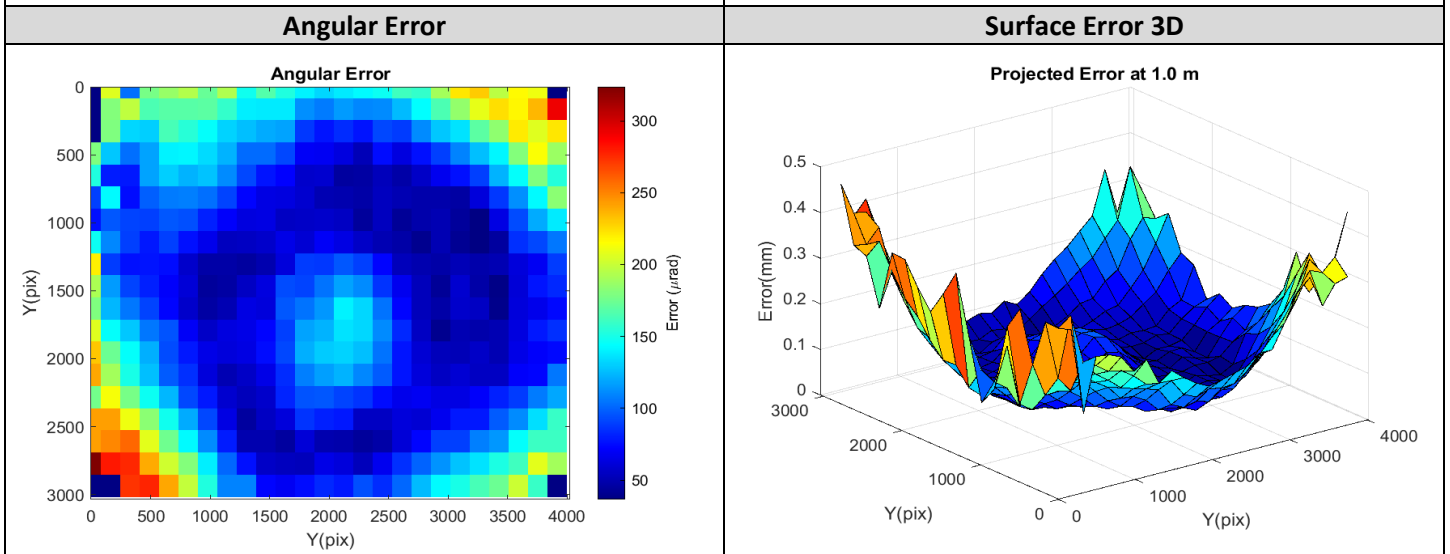

Calibration ID: Sample EO37-398

Camera Information			Calibration Summary	
Part Information	Order Number		Intrinsic Parameters EFLx EFLy: [2430.3 2430.3] pixels PPx PPy: [2038.9 1617.8] pixels Radial Distortion Coeff: [0.0924 0.0944 -0.0385 0.0978]	
	Order Date			
	Revision	A		
	Date Recorded	09-Apr-2024 18:26:38		
Sensor	Part Number	ACA4024-29um	Extrinsic Parameters Rx Ry Rz: [1.5692 0.0047 1.5652] rad Euler XYZ Intrinsic x y z: [0.01607 0.01405 -0.02788] m	
	Serial Number	24686169		
	Sensor Size	4024 x 3036		
Lens	Part Number	37398		
	Serial Number	0001		
Intrinsic Summary	Reprojection Error [pix]	0.2348		
	Model Type	KannalaModel		