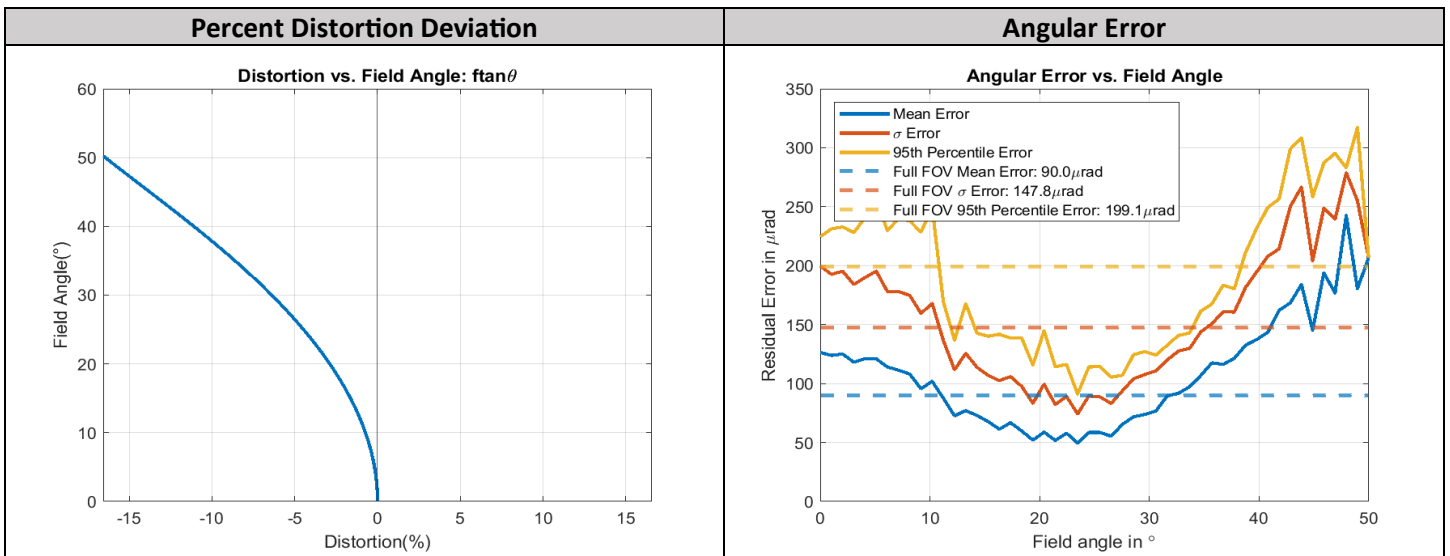

Calibration ID: Sample EO37-398

Camera Information			Calibration Summary	
Part Information	Order Number		Intrinsic Parameters EFLx EFLy: [2430.3 2430.3] pixels PPx PPy: [2038.9 1617.8] pixels Radial Distortion Coeff: [0.0924 0.0944 -0.0385 0.0978]	
	Order Date			
	Revision	A		
	Date Recorded	09-Apr-2024 18:26:38		
Sensor	Part Number	ACA4024-29um	Extrinsic Parameters Rx Ry Rz: [1.5692 0.0047 1.5652] rad Euler XYZ Intrinsic x y z: [0.01607 0.01405 -0.02788] m	
	Serial Number	24686169		
	Sensor Size	4024 x 3036		
Lens	Part Number	37398		
	Serial Number	0001		
Intrinsic Summary	Reprojection Error [pix]	0.2348		
	Model Type	KannalaModel		